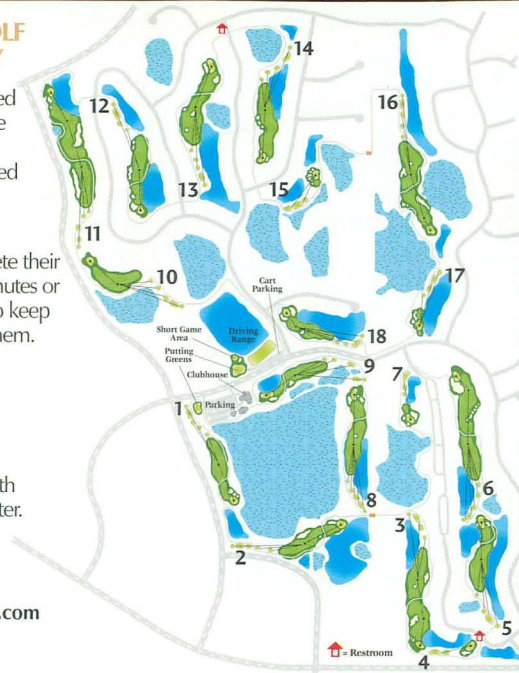

- Out of Bounds – Defined by White Stakes or inside edge of roadways.
- Lateral Hazards – Defined by Red Stakes or Lines

PACE OF PLAY

Players are expected to complete their round in four hours twenty minutes or less. Players are responsible to keep pace with group ahead of them.

PLEASE

- Repair Ball Marks
- Rake Bunkers
- Sand Divots

Golf Course is irrigated with reclaimed non-potable water.

Arthur Hills

Course Architect

stoneybrookgolfbradenton.com

MANAGEMENT SERVICES

LENNAR