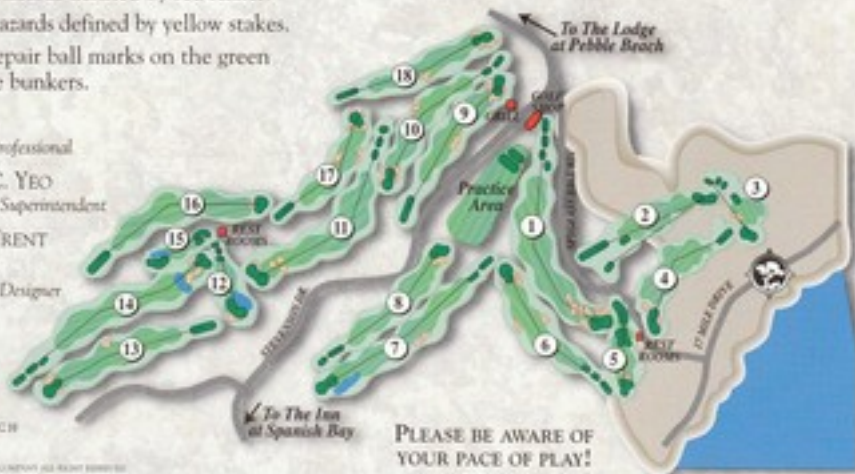

Spyglass Hill

Golf Course

PEBBLE BEACH

U.S.G.A. RULES GOVERN ALL PLAY

- Out of Bounds designated by white stakes.
- All roads considered out of bounds.
- Lateral hazards defined by red stakes.
- Water hazards defined by yellow stakes.
- Please repair ball marks on the green and rake bunkers.

PLEASE BE AWARE OF
YOUR PACE OF PLAY!

PEBBLE BEACH
RESORTS

HOLE	BLUE Rated: 75.5 / Slope: 147	GOLD Rated: 73.2 / Slope: 144	WHITE Rated: 71.4 / Slope: 137	HANDICAP	PAR						PAR	HANDICAP	RED Rated: 72.9 / Slope: 133
1	595	564	529	3	5						5	1	487
2	349	321	293	13	4						4	13	242
3	165	146	125	17	3						3	17	88
4	370	358	345	9	4						4	11	299
5	197	169	134	15	3						3	15	89
6	446	413	379	7	4						4	7	327
7	529	513	480	11	5						5	3	464
8	399	375	354	1	4						4	9	305
9	431	414	394	5	4						4	5	349
OUT	3481	3273	3033		36						36		2650

SPECIAL NOTE: THE PEBBLE BEACH RESORT COURSES ARE IRRIGATED WITH RECLAIMED WATER.