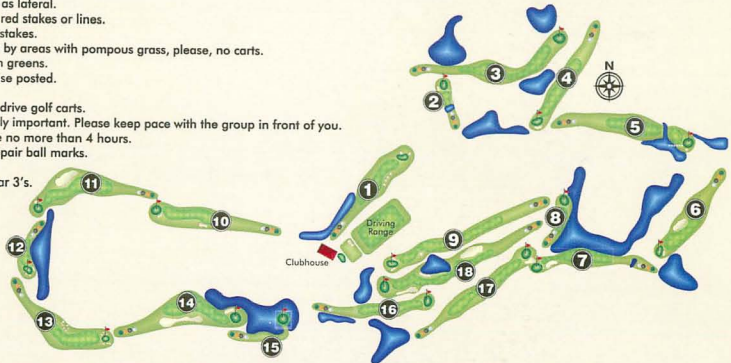

**Camp Bow Wow®**  
 Tampa South Shore  
 Premier Doggy Day and Overnight Camp  
 12218 Balm Riverview Rd.  
 Riverview, FL 33579  
 (813) 672-CAMP  
 (2267)  
 www.campbowwow.com/tampasouthshore

**Scorecards by**  
**BENCH CRAFT COMPANY**  
 1.800.824.8311

**LOCAL RULES**

USGA rules govern all play except as follows

- All hazards are played as lateral.
- Lateral water hazard - red stakes or lines.
- Out of bounds - white stakes.
- Waste bunkers defined by areas with pompous grass, please, no carts.
- Keep carts 30 feet from greens.
- 90° rule unless otherwise posted.
- No personal coolers.
- No one under 16 may drive golf carts.
- Pace of play is extremely important. Please keep pace with the group in front of you.  
 Your round should take no more than 4 hours.
- Please fill divots and repair ball marks.
- Drop area on #15.
- Cart path only on all par 3's.

**Carlisle Custom Painting**  
Steve Carlisle  
(813) 967-8874  
ENJOY 18 FREE HOLES OF GOLF WITH A COMPLETE INTERIOR OR EXTERIOR HOUSE PAINTING JOB!

**O'Brien's Irish Pubs**  
How Did You Score Today!  
Bring this score card to O'Brien's Summerfield for the following:  
Under 70 - 16 FREE Wings 70 to 85 - FREE Appetizer  
86 to 99 - FREE Draft Beer Above 100 - You buy the first round  
Located at 11375 Big Bend Rd.  
Across the street on the corner of Summerfield Blvd & Big Bend Rd.  
813-671-1135